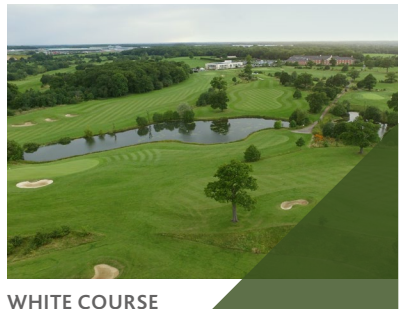

GOLF

AT WHITTLEBURY

Whittlebury Park Golf Course is situated in the beautiful rolling countryside, with hundreds of ancient oak trees and a dozen lakes which was once part of the royal hunting ground of Whittlewood.

Our championship golf course offers 36 holes, benefitting from four 9 hole courses with the average yardage totalling over 6,700 yards for each 18 hole combination.

Each course has their own unique character and STRI & USGA accredited greens, playable in any combination, meaning you do not have to play the same round of golf twice.

THE COURSES

1905 COURSE

YELLOW COURSE

A golf course built on the Whittlebury estate in 1905, where golfers will enjoy playing between the magnificent old oak trees and lakes in the parkland.

ROYAL WHITTLEWOOD COURSE

WEDGEWOOD COURSE

WHITE COURSE

This course has both testing par 3's and par 4's of a high standard, and is ideal for improving the "shot-making skills" of the novice, yet offering an interesting challenge to experienced players.