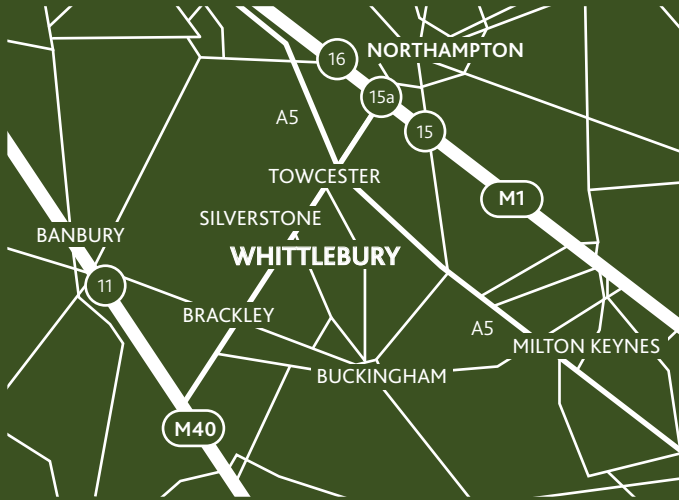

WHITTLEBURY
GOLF

GOLF AT WHITTLEBURY

Situated in rural Northamptonshire, close to its border with Buckinghamshire, Whittlebury Park is uniquely positioned to comprehensively cater for both corporate clients and leisure guests.

Whittlebury, Nr Towcester, NN12 8QH

Find out more at whittlebury.com/golf

FIND US ON

AIM GOLD Accreditation

Silverstone 2019
Platinum Campsite Rating

4 Star Hotel Silver Award