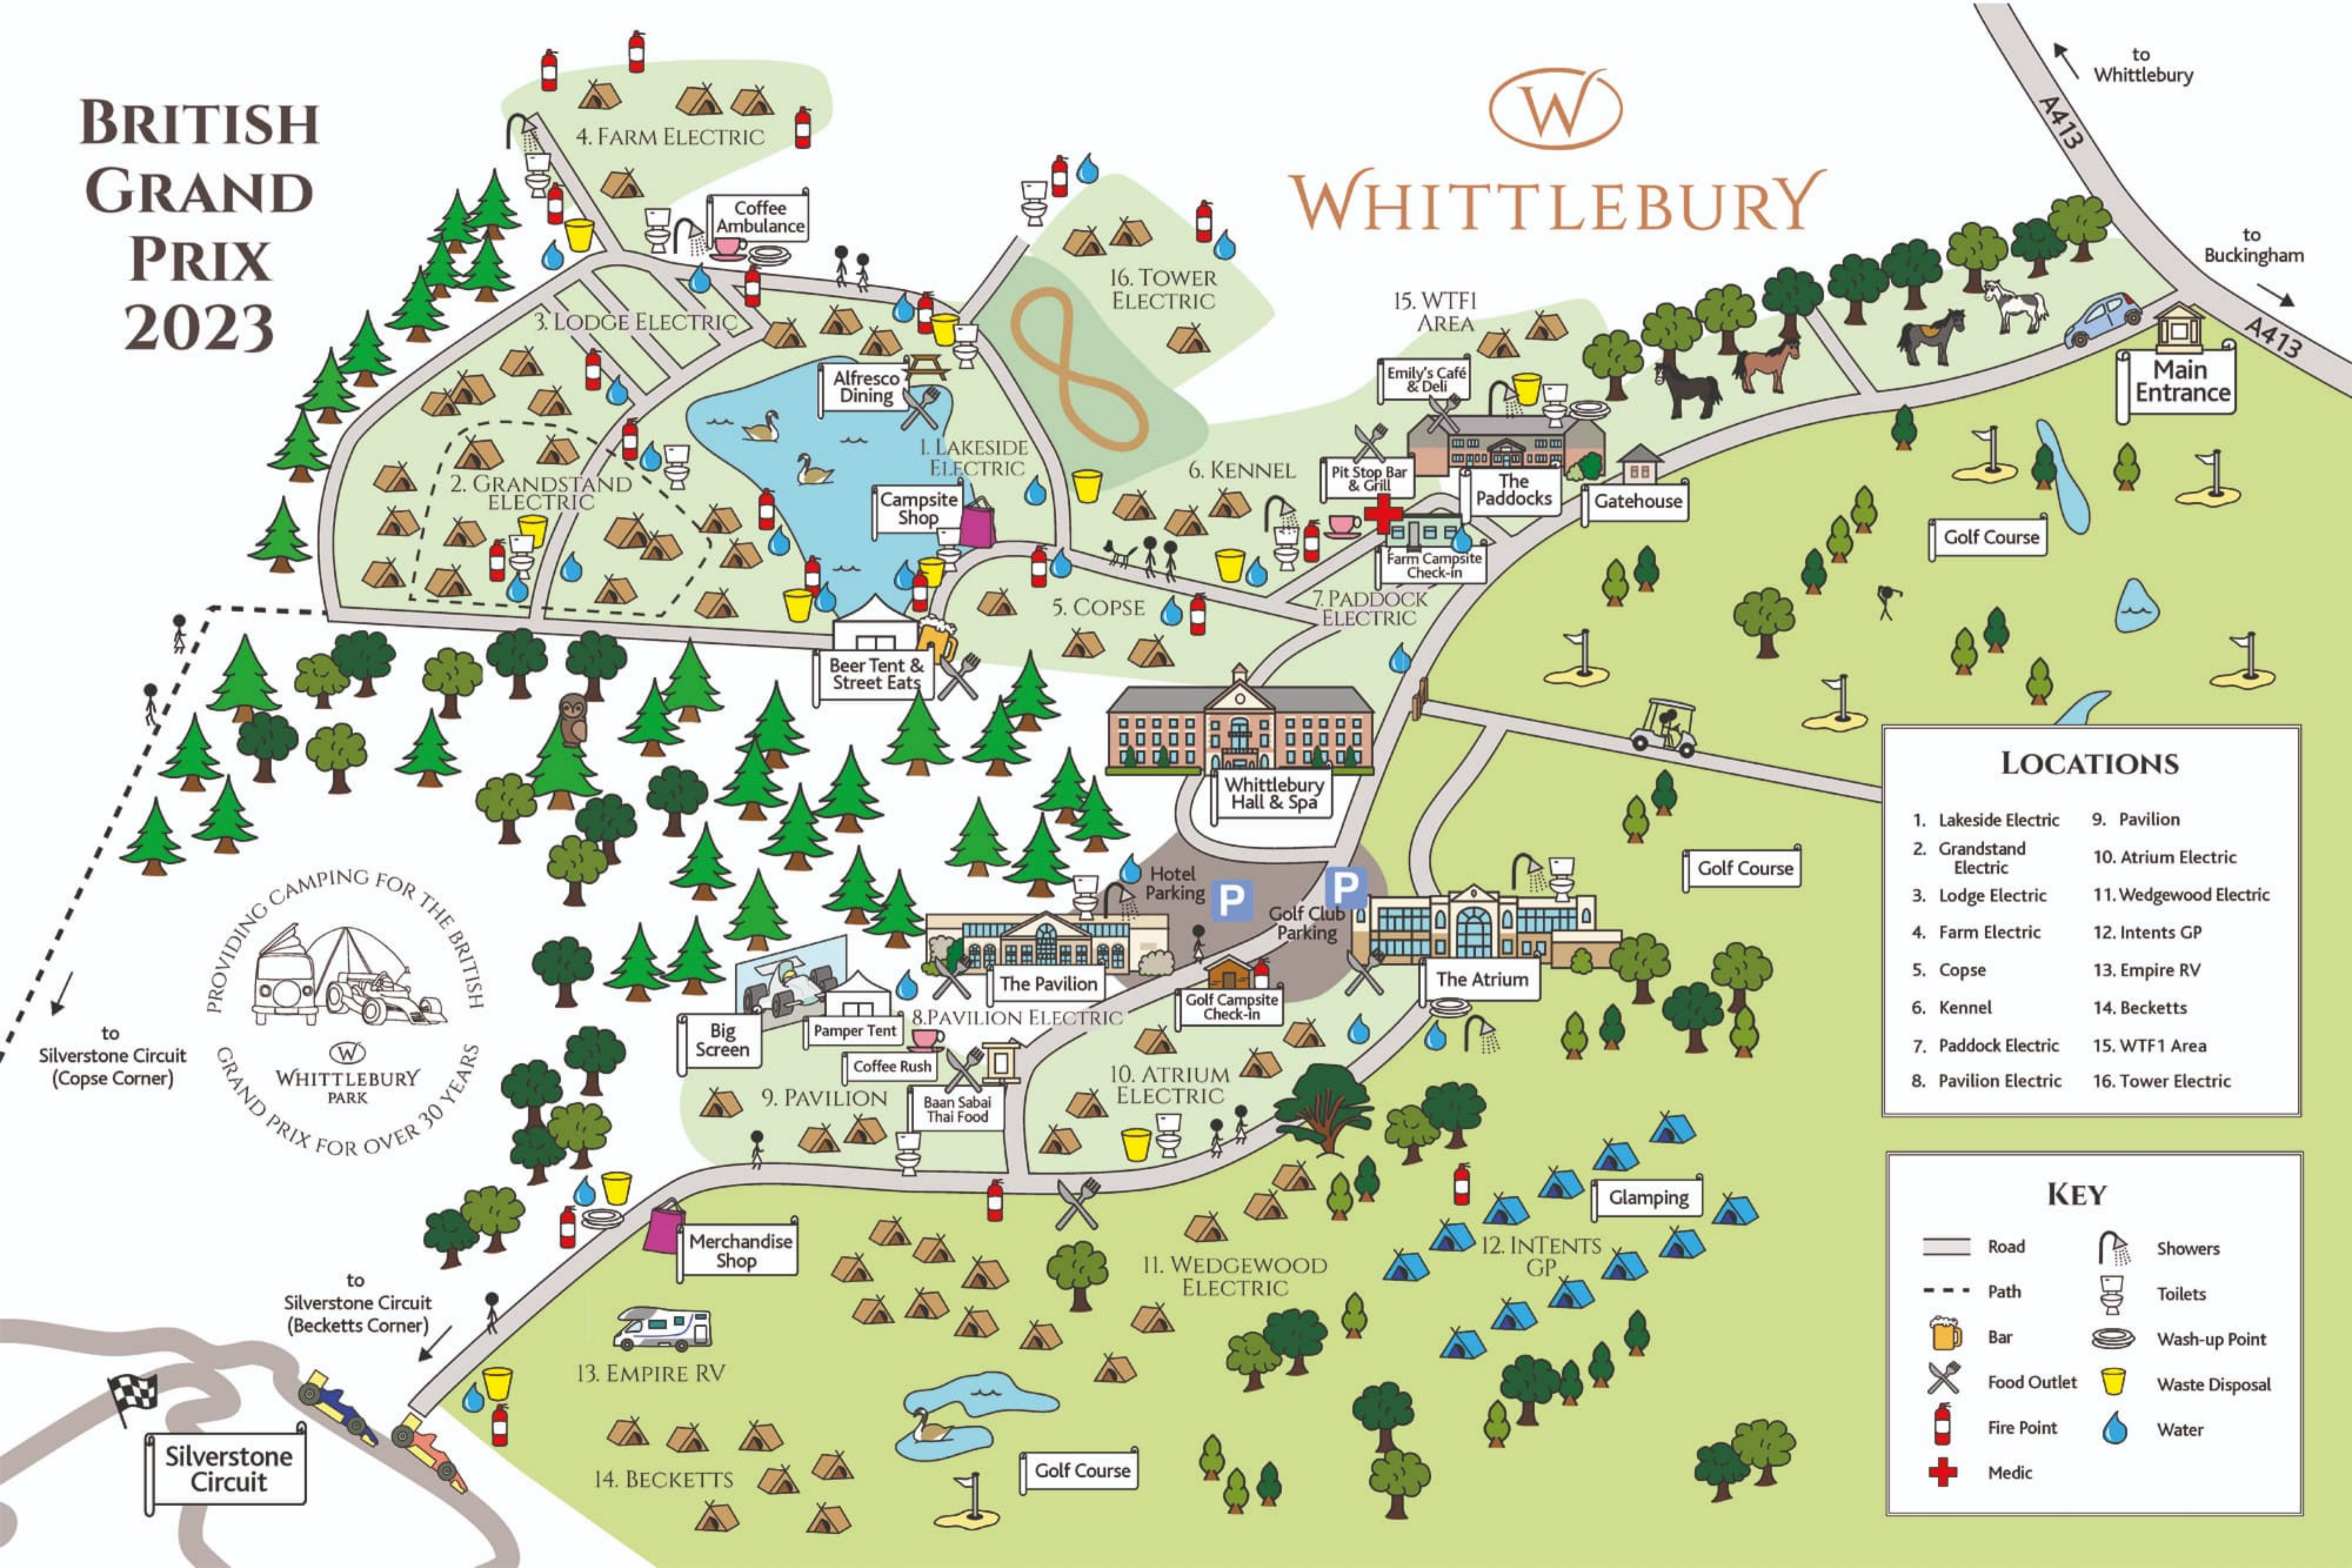

BRITISH GRAND PRIX 2023

WHITTLEBURY

LOCATIONS

- | | |
|------------------------|------------------------|
| 1. Lakeside Electric | 9. Pavilion |
| 2. Grandstand Electric | 10. Atrium Electric |
| 3. Lodge Electric | 11. Wedgewood Electric |
| 4. Farm Electric | 12. Intents GP |
| 5. Copse | 13. Empire RV |
| 6. Kennel | 14. Becketts |
| 7. Paddock Electric | 15. WTF1 Area |
| 8. Pavilion Electric | 16. Tower Electric |

PROVIDING CAMPING FOR THE BRITISH GRAND PRIX FOR OVER 30 YEARS

WHITTLEBURY PARK

to Silverstone Circuit (Cope Corner)

to Silverstone Circuit (Becketts Corner)

Silverstone Circuit

to Whittlebury

to Buckingham

6. KENNEL

7. PADDOCK ELECTRIC

5. COPSE

1. LAKESIDE ELECTRIC

2. GRANDSTAND ELECTRIC

3. LODGE ELECTRIC

4. FARM ELECTRIC

Beer Tent & Street Eats

Alfresco Dining

Campsite Shop

Pit Stop Bar & Grill

Emily's Café & Deli

The Paddocks

Gatehouse

Farm Campsite Check-in

Hotel Parking