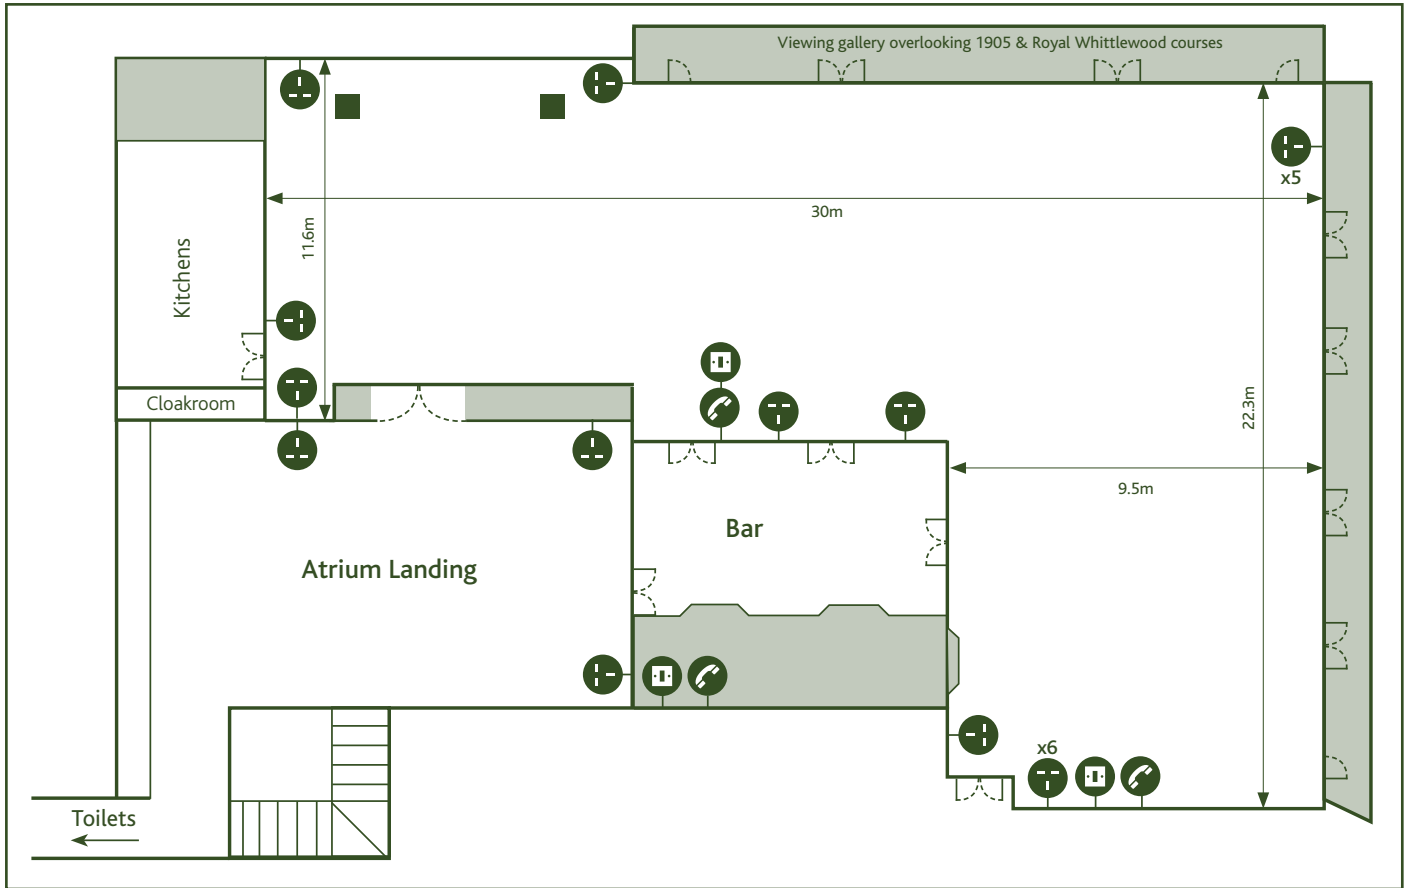

THE ATRIUM (The 1905 Suite)

The Atrium is a very flexible space and can be hired out as one entire room 'The 1905 Suite' or as various room configurations.

See the reverse of this page for the different configuration dimensions

Room size	30 x 22.3
Total floor size	439.53m ²
Ceiling height	2.9
Dinner dance	350
Dinner only (with stage)	400

Room Configurations

GRAFTON ONLY

GRAFTON + ACORN

GRAFTON + ACORN + GREEN ROOM

GRAFTON + ACORN + GREEN ROOM + WHITTLEWOOD ROOM 1

GREEN ROOM + WHITTLEWOOD ROOM 1