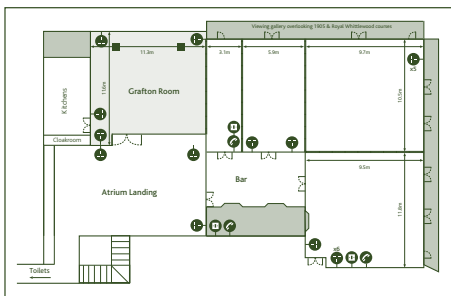

THE ATRIUM (The 1905 Suite)

The Atrium is a very flexible space and can be hired out as one entire room 'The 1905 Suite' or as various room configurations.

See the reverse of this page for the different configuration dimensions

Room size	30 x 22.3
Total floor size	439.53m ²
Ceiling height	2.9
Dinner dance	350
Dinner only (with stage)	400

Room Configurations

GRAFTON ONLY

GRAFTON + ACORN

GRAFTON + ACORN + GREEN ROOM

GRAFTON + ACORN + GREEN ROOM + WHITTLEWOOD ROOM 1

GREEN ROOM + WHITTLEWOOD ROOM 1