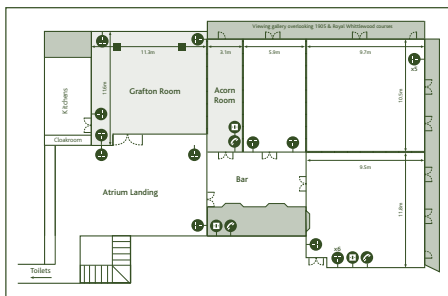

THE ATRIUM (The 1905 Suite)

The Atrium is a very flexible space and can be hired out as one entire room 'The 1905 Suite' or as various room configurations.

See the reverse of this page for the different configuration dimensions

Room size	30 x 22.3
Total floor size	439.53m ²
Ceiling height	2.9
Dinner dance	350
Dinner only (with stage)	400

Room Configurations

GRAFTON ONLY

GRAFTON + ACORN

GRAFTON + ACORN + GREEN ROOM

GRAFTON + ACORN + GREEN ROOM + WHITTLEWOOD ROOM 1

GREEN ROOM + WHITTLEWOOD ROOM 1