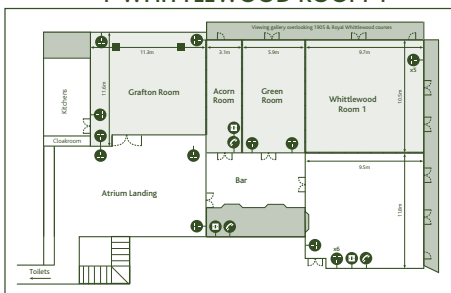

THE ATRIUM (The 1905 Suite)

The Atrium is a very flexible space and can be hired out as one entire room 'The 1905 Suite' or as various room configurations.

See the reverse of this page for the different configuration dimensions

Room size	30 x 22.3
Total floor size	439.53m ²
Ceiling height	2.9
Dinner dance	350
Dinner only (with stage)	400

Room Configurations

GRAFTON ONLY

GRAFTON + ACORN

GRAFTON + ACORN + GREEN ROOM

GRAFTON + ACORN + GREEN ROOM + WHITTLEWOOD ROOM 1

GREEN ROOM + WHITTLEWOOD ROOM 1