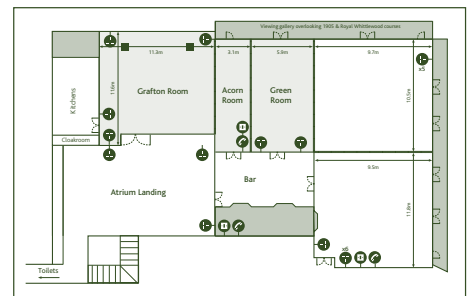

THE ATRIUM (The 1905 Suite)

The Atrium is a very flexible space and can be hired out as one entire room 'The 1905 Suite' or as various room configurations.

See the reverse of this page for the different configuration dimensions

Room size	30 x 22.3
Total floor size	439.53m ²
Ceiling height	2.9
Dinner dance	350
Dinner only (with stage)	400

Room Configurations

GRAFTON ONLY

GRAFTON + ACORN

GRAFTON + ACORN + GREEN ROOM

GRAFTON + ACORN + GREEN ROOM + WHITTLEWOOD ROOM 1

GREEN ROOM + WHITTLEWOOD ROOM 1